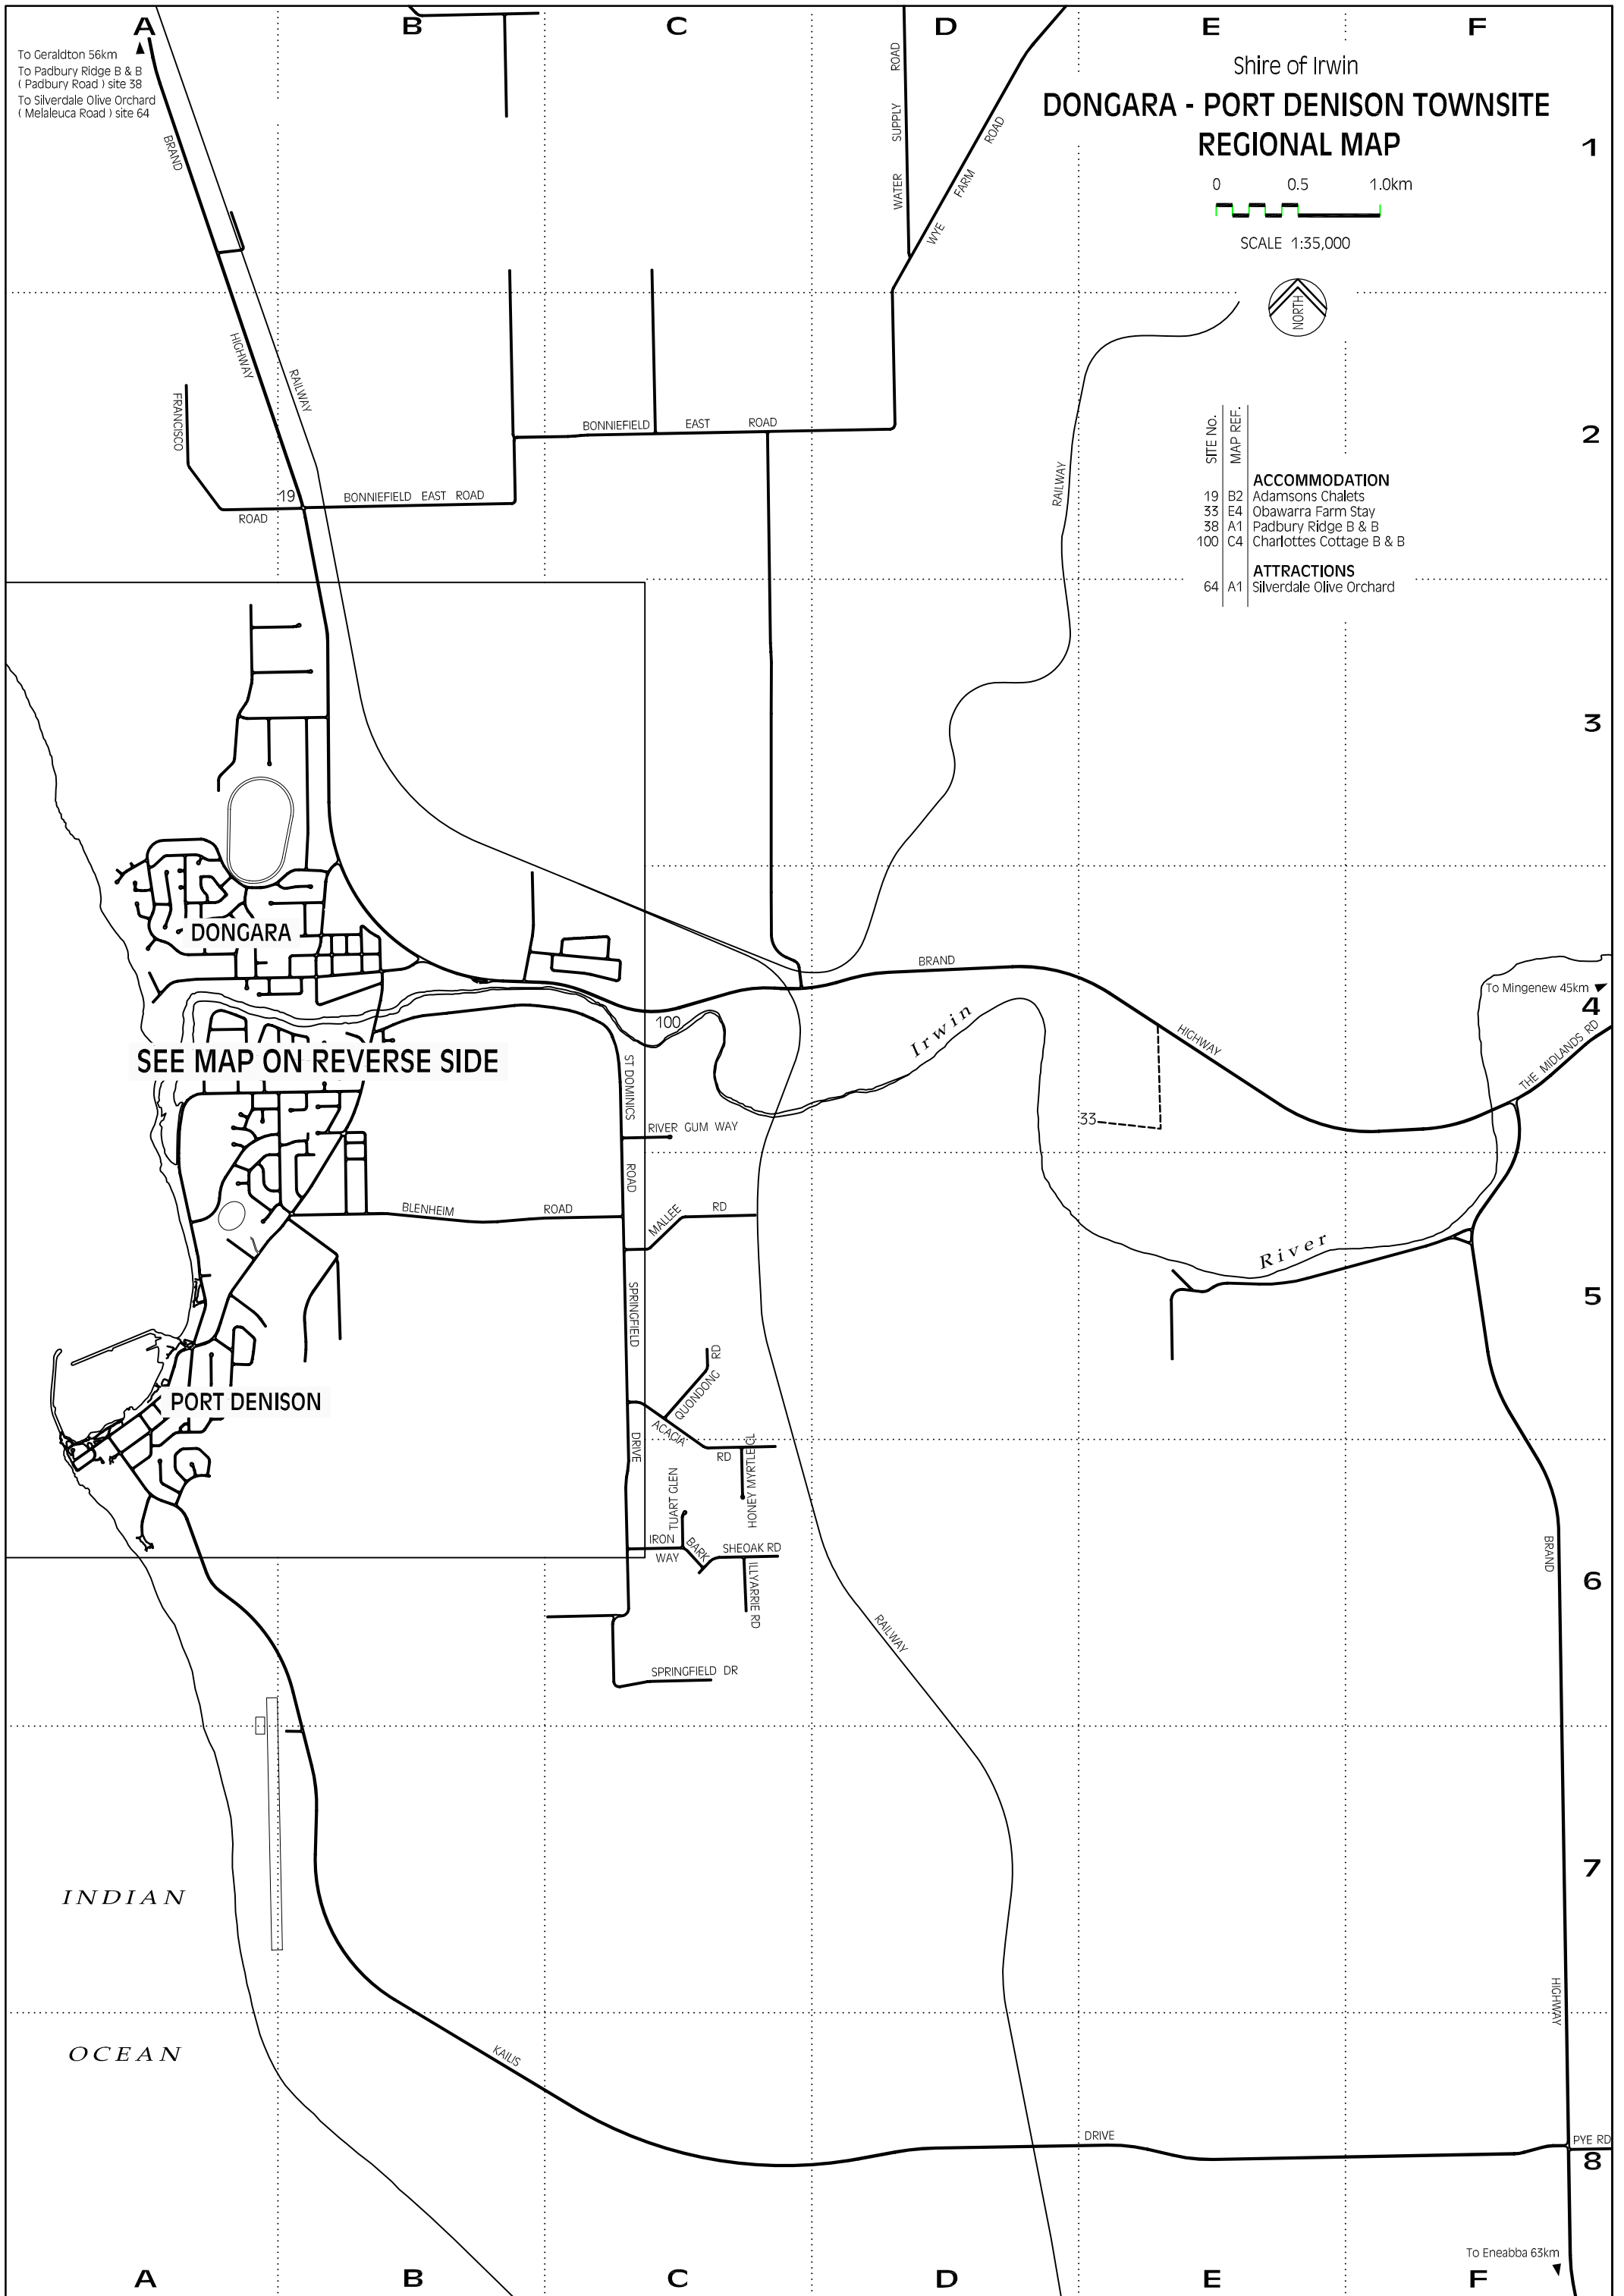

To Geraldton 56km
 To Padbury Ridge B & B
 (Padbury Road) site 38
 To Silverdale Olive Orchard
 (Melaleuca Road) site 64

Shire of Irwin
**DONGARA - PORT DENISON TOWNSITE
 REGIONAL MAP**

0 0.5 1.0km

SCALE 1:35,000

SITE NO.	MAP REF.	DESCRIPTION
19	B2	Adamsons Chalets
33	E4	Obawarra Farm Stay
38	A1	Padbury Ridge B & B
100	C4	Charlottes Cottage B & B
64	A1	Silverdale Olive Orchard

SEE MAP ON REVERSE SIDE

To Eneabba 63km